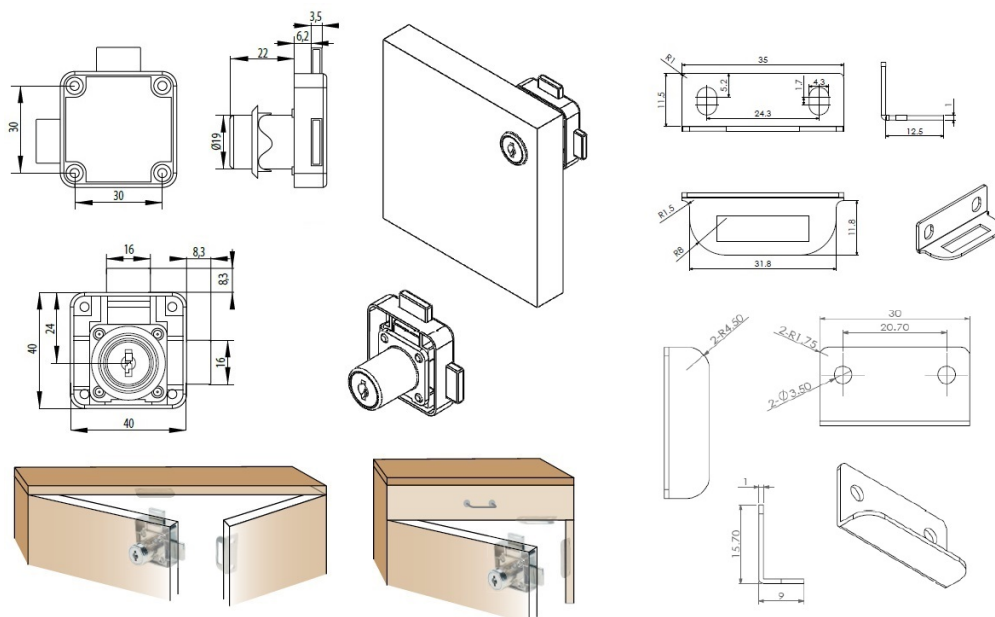

PRODUCT SHEET

Description:

Rim Lock 850, $\varnothing 19 \times 22 \text{mm}$ "L", Double Locking, CK SISO, W/ 2 L-Shaped Metal Strikers, Perfect F/Double Door Cabinets,, Left Hand

Item number:

14.01.251-0

Units	Box	Carton	HS Code	Barcode
Pcs.	20	200	8301300000	
				5704866032995

LEFT

SISO A/S

Mileparken 11
DK-2740 Skovlunde
Denmark
VAT: DK 24786013

Phone +45 45 830 900

www.siso.dk
siso@siso.dk

Danske Bank
Nytrov Branch
Copenhagen
SWIFT: DABADKKK

Account no.
4180 3112 112936
IBAN Account
DK7230003112112936